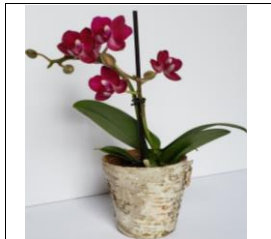

2" Orchid in Birch Pot
UPC: 7 25045-04620 1
24 count/case
Available: Year Round
Unit Cost: $7.25