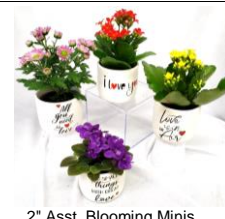

2" Asst. Blooming Minis with "Quote" ceramic pots
UPC: 7 25045-02430 8
24 count/case
Available: Year Round
Unit Cost: $4.25